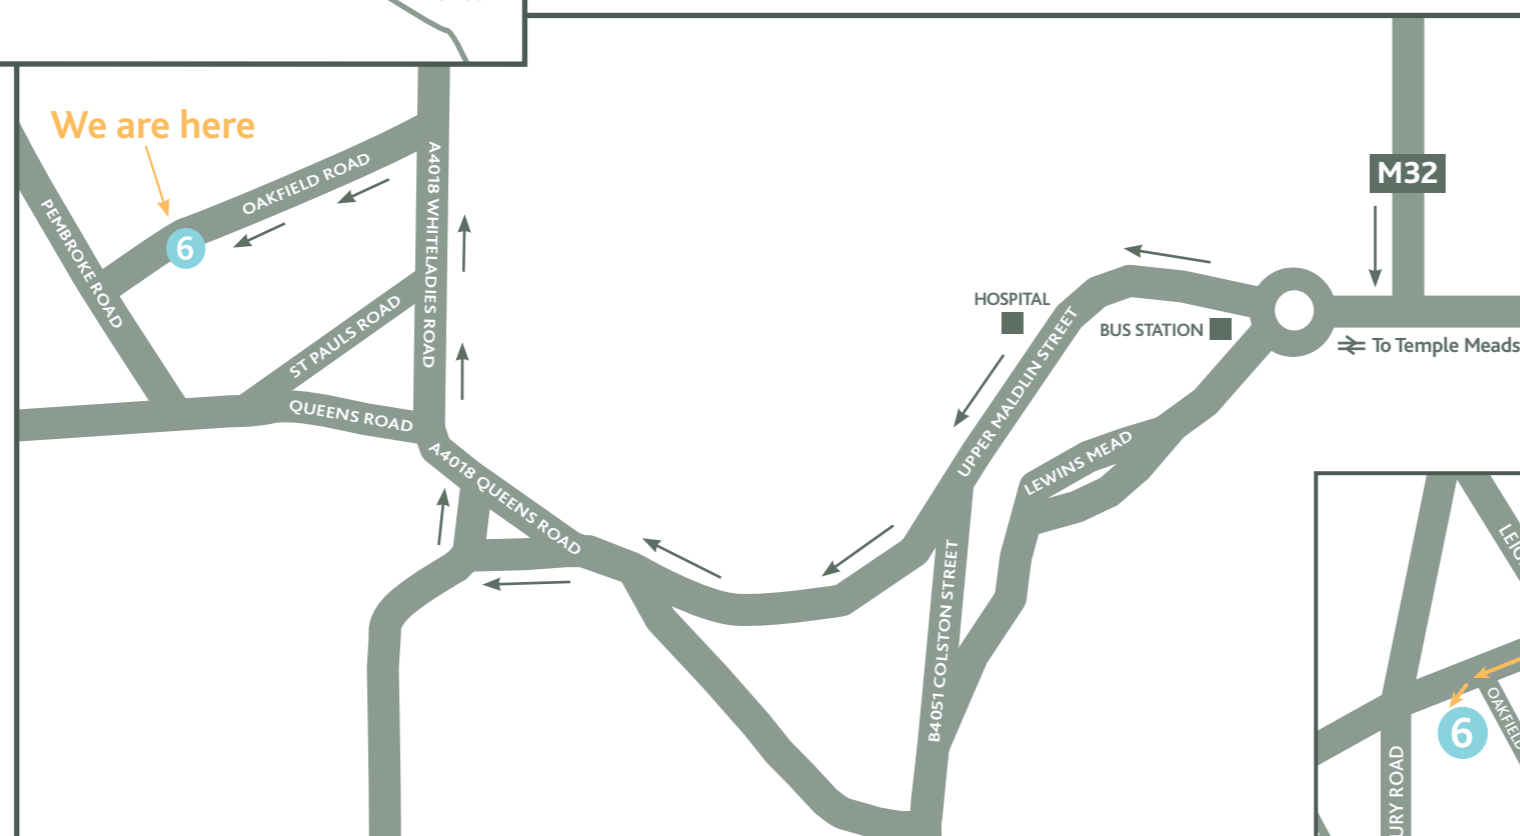

Intelligent Communications

visit Colkin House, 16 Oakfield Road,
Clifton, Bristol BS8 2AP

call 0117 915 0066 fax 0117 915 0067
go www.studiosixcommunications.co.uk

mail mail@studiosixcommunications.co.uk

How to find us

FROM Junction 19 of M4 (M32)

Follow Bristol signs to the end of the M32. Move into the right hand lane and bear right. At roundabout take the second exit - following signs to Clifton/Bristol Zoo.

Follow the road up the hill through several sets of traffic lights until the Clifton Triangle and bear right,

then left. Bear right at the Victoria Rooms/Fountain onto Whiteladies Road.

Oakfield Road is the second exit on the left, just before the Texaco garage.