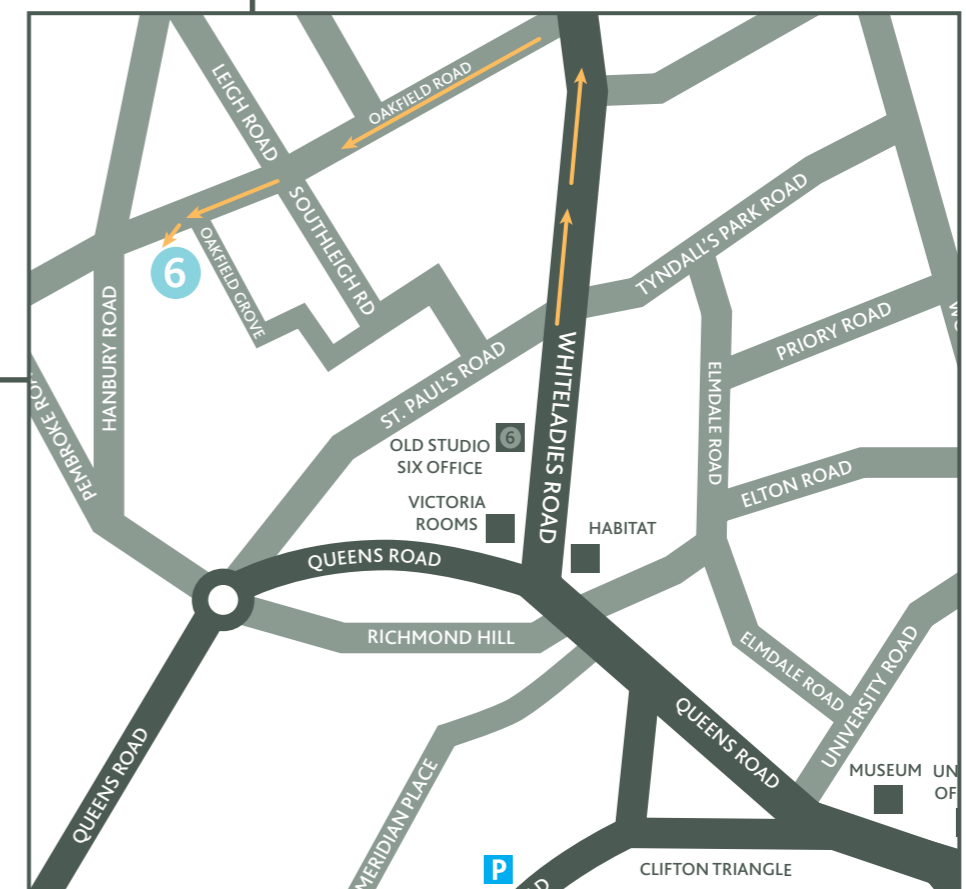

Intelligent Communications

visit Colkin House, 16 Oakfield Road,
Clifton, Bristol BS8 2AP

call 0117 915 0066 fax 0117 915 0067
go www.studiosixcommunications.co.uk

mail mail@studiosixcommunications.co.uk

How to find us

FROM Junction 19 of M4 (M32)

Follow Bristol signs to the end of the M32. Move into the right hand lane and bear right. At roundabout take the second exit - following signs to Clifton/Bristol Zoo.

Follow the road up the hill through several sets of traffic lights until the Clifton Triangle and bear right,

then left. Bear right at the Victoria Rooms/Fountain onto Whiteladies Road.

Oakfield Road is the second exit on the left, just before the Texaco garage.